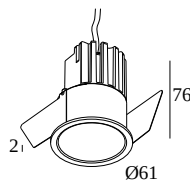

MINI DEEP RINGO II X 93037

19424 9330 W

AVAILABLE IN

BLACK 19424 9330 B

FLEMISH BRONZE OUTDOOR 19424 9330 FBRX

ANTHRACITE 19424 9330 N

WHITE 19424 9330 W