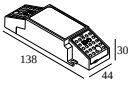

21012 0278 LED POWER SUPPLY MULTI POWER 500-700 / 20W DIM8

1 ☐

Dimtype: mains (phase cut-off)

Cutout dimension (mm): 55