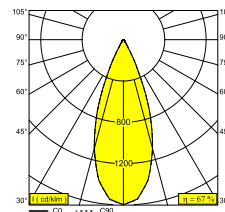

MINI DEEP RINGO II X 93037

19424 9330 W

AVAILABLE IN

BLACK 19424 9330 B

FLEMISH BRONZE OUTDOOR 19424 9330 FBRX

ANTHRACITE 19424 9330 N

WHITE 19424 9330 W

[View on website](#)

General info

LOCATION	indoor-outdoor
INSTALLATION	Ceiling Recessed
CUTOUT SHAPE/SIZE (MM)	round - 56
RECESSED DEPTH (MM)	80
THICKNESS OF MOUNTING SURFACE (MM)	min.5
INGRESS PROTECTION	IP65
WEIGHT (KG)	0.2
ADJUSTABILITY	non adjustable
INFORMATION	REFLECTOR WFL-37° EXCL.LED POWER SUPPLY 350-500mA-DC

Electrical info

CLASS	III
DIM TYPE	depending on power supply
ENERGY CLASS	E
CERTIFICATES	CB, ENEC, EPD

Lightsource info

LIGHTSOURCE NAME	LED
LIGHTSOURCE	LED array 5,8-8,6W / CRI>90 (R9: 52) / 3000K / 734-1018lm
TM-30 VALUES	rf: 90 / Rg: 99
SDCM	SDCM1
RISKGROUP	RG1
LM80	L90B10 > 50000
BEAMANGLE	37°
LED TECHNICS (LIGHT SOURCE)	1018lm // 8,6W // 118lm/W
LED TECHNICS (LUMINAIRE)	678lm // 9,9W // 69lm/W

Requirements

LED POWER SUPPLY 350 / 500mA-DC DIM

For detailed installation instructions, please consult the manual : [19424_XXX0_HAND.pdf](#)