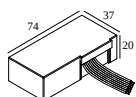

Min current | Max current

**300 48 350 ED1** LED POWER CONVERTER 48V-DC to 350 mA-DC / 15W DIM1

2

Dimtype: 1-10V

Cutout dimension (mm): 30

**300 48 350 ED5** LED POWER CONVERTER 48V-DC to 350 mA-DC / 15W DIM5